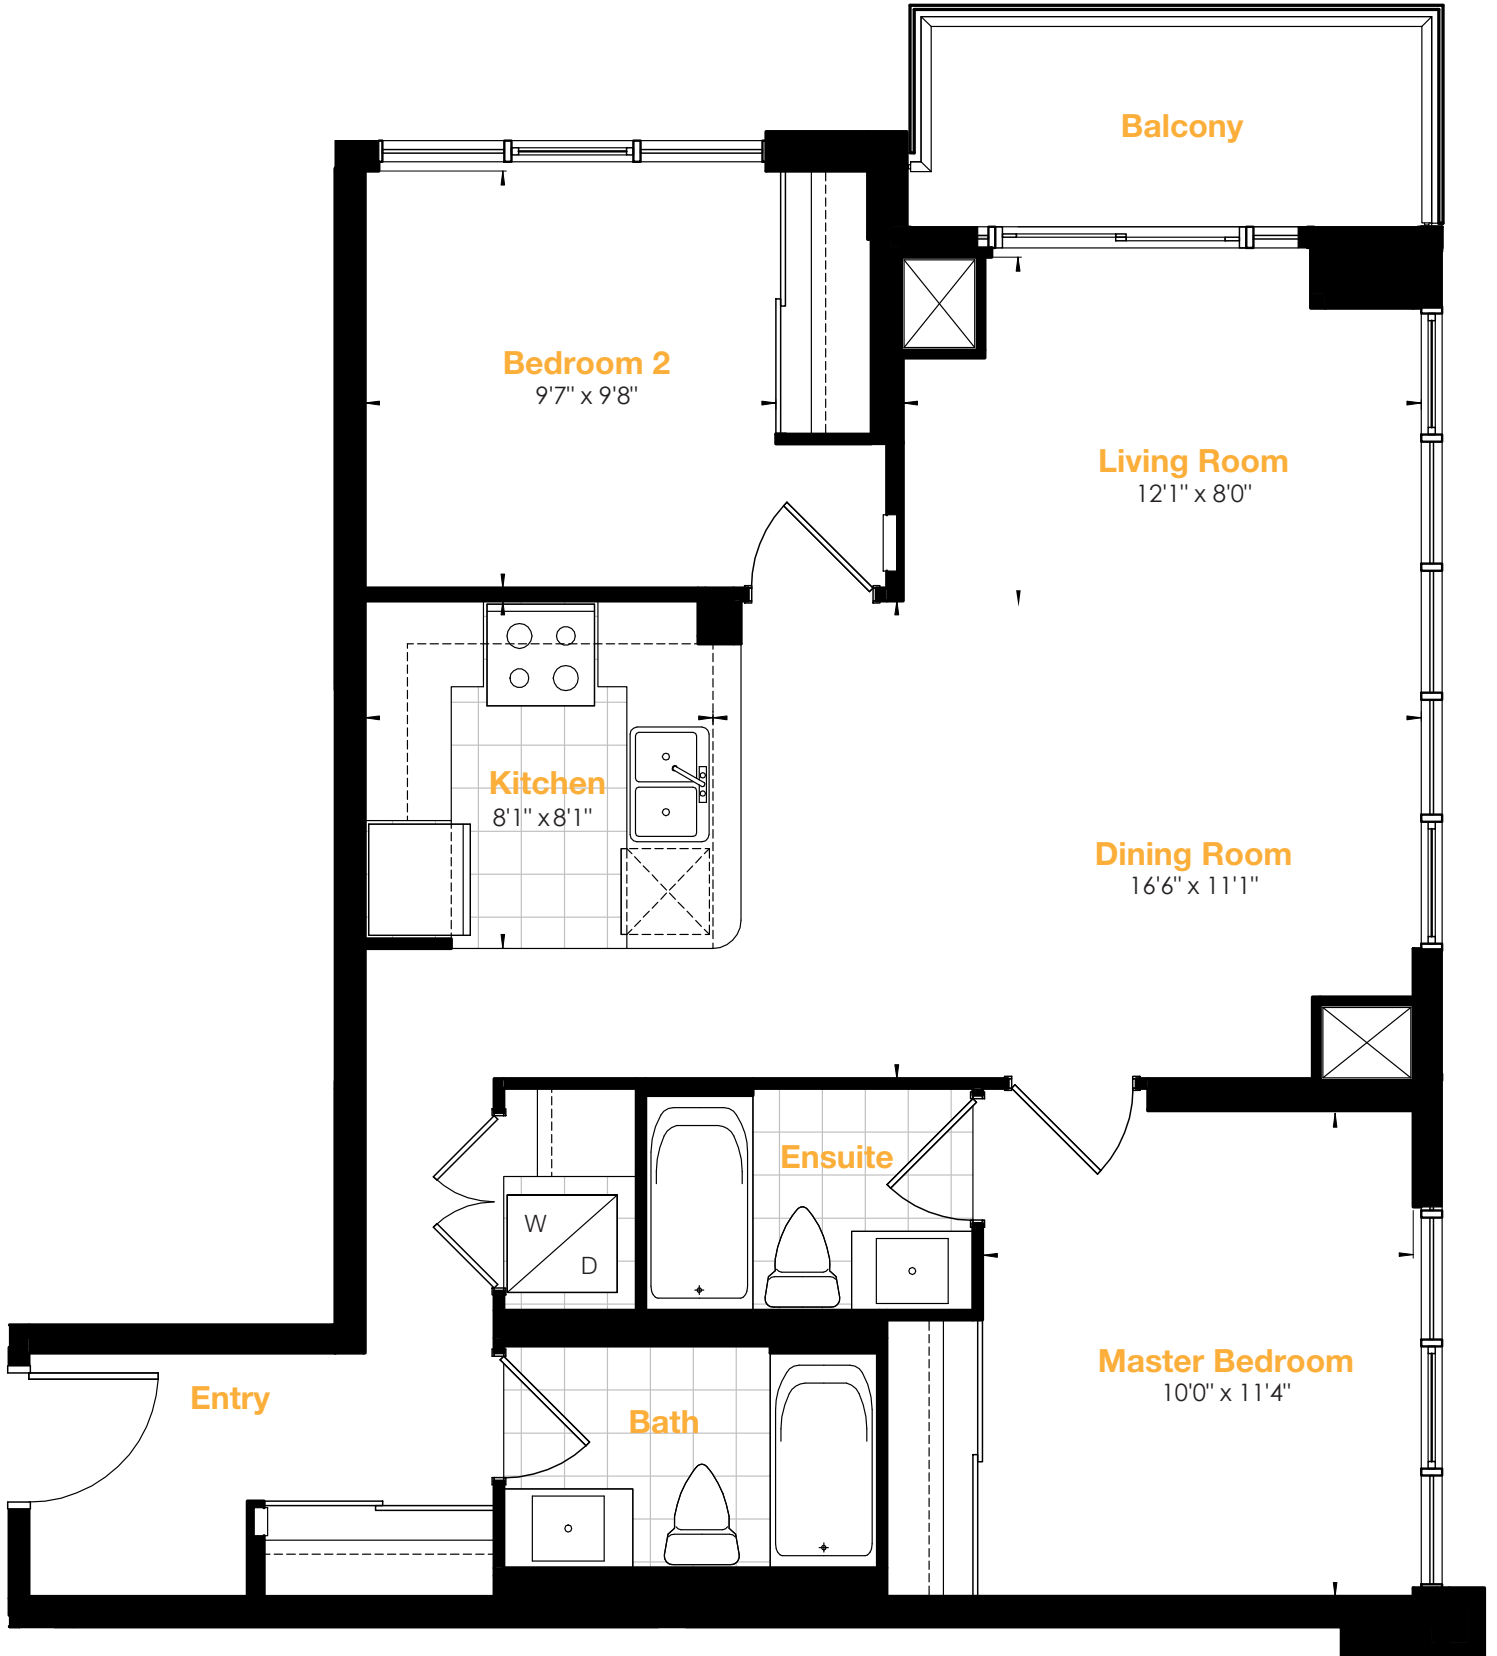

amber

Residence 02

2 Bedroom

Suite Area: 898 sq.ft.

Balcony Area: 54 sq.ft.

Total Area: 952 sq.ft.

All areas and stated room dimensions are approximate. Sizes and specifications are subject to change without notice. Actual living area and balcony/terraces may vary from floor stated areas. E.&O.E.

Floors 5-23